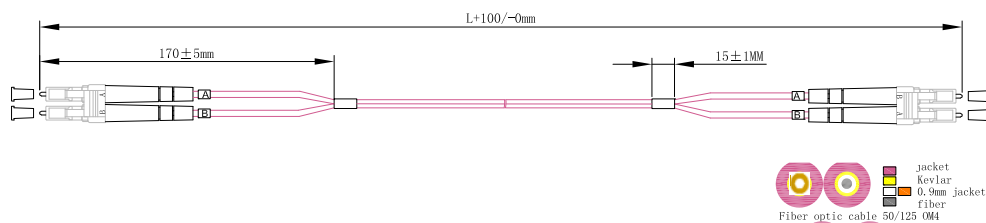

Technical Drawings

FP4LC01

www.logilink.de

RoHS
compliant

Made in China

* The specifications and pictures are subject to change without notice.
* All trade names referenced are the registered trademark of their respective owners.