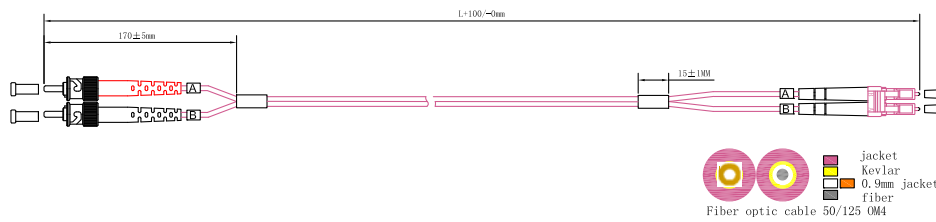

#### Technical Features

Duplex Jumper 50/125 $\mu$  Multimode

Fiber: I-VH 2G 50/125 $\mu$  OM4

Jacket: LSZH, erika violet, 3.0mm  $\varnothing$

Application: Up to 40 Gbit/s 125m

Standard: DIN EN 50173-1 and IEC/ISO 11801

#### Technical Drawings

FP4LC01

[www.logilink.de](http://www.logilink.de)

RoHS  
compliant

Made in China

\* The specifications and pictures are subject to change without notice.  
\* All trade names referenced are the registered trademark of their respective owners.

## FP4LT01

Length	LC-LC	EAN Code	SC-SC	EAN Code
0.50 m	FP4LC00	4052792017281	FP4SC00	4052792017373
1.00 m	FP4LC01	4052792017298	FP4SC01	4052792017380
2.00 m	FP4LC02	4052792017304	FP4SC02	4052792017397
3.00 m	FP4LC03	4052792017311	FP4SC03	4052792017403
5.00 m	FP4LC05	4052792017328	FP4SC05	4052792017410
7.50 m	FP4LC07	4052792017335	FP4SC07	4052792017427
10.00 m	FP4LC10	4052792017342	FP4SC10	4052792017434
15.00 m	FP4LC15	4052792017359	FP4SC15	4052792017441
20.00 m	FP4LC20	4052792017366	FP4SC20	4052792017458
30.00 m	FP4LC30	4052792035599		
40.00 m	FP4LC40	4052792035605		
50.00 m	FP4LC50	4052792035612		
75.00 m	FP4LC75	4052792045291		
100.00 m	FP4LC11	4052792045307		
125.00 m	FP4LC22	4052792045314		
150.00 m	FP4LC33	4052792045321		
200.00 m	FP4LC44	4052792045338		
250.00 m	FP4LC55	4052792045345		