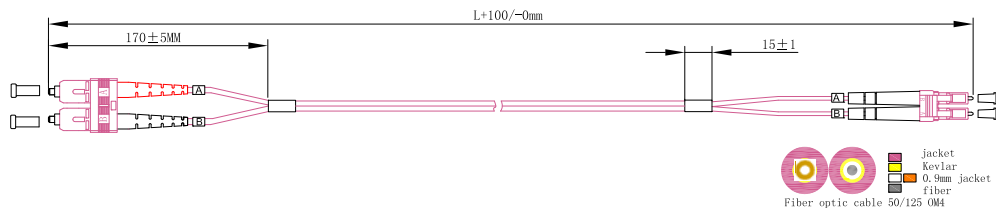

#### Technical Features

Duplex Jumper 50/125 $\mu$  Multimode

Fiber: I-VH 2G 50/125 $\mu$  OM4

Jacket: LSZH, erika violet, 3.0mm  $\varnothing$

Application: Up to 40 Gbit/s 125m

Standard: DIN EN 50173-1 and IEC/ISO 11801

Quality: Each cable includes a measure protocol

#### Technical Drawings

FP4LC01

[www.logilink.de](http://www.logilink.de)

RoHS  
compliant

Made in China

\* The specifications and pictures are subject to change without notice.  
\* All trade names referenced are the registered trademark of their respective owners.

## FP4LT01

Length	LC-LC	EAN Code	SC-SC	EAN Code
0.50 m	FP4LC00	4052792017281	FP4SC00	4052792017373
1.00 m	FP4LC01	4052792017298	FP4SC01	4052792017380
2.00 m	FP4LC02	4052792017304	FP4SC02	4052792017397
3.00 m	FP4LC03	4052792017311	FP4SC03	4052792017403
5.00 m	FP4LC05	4052792017328	FP4SC05	4052792017410
7.50 m	FP4LC07	4052792017335	FP4SC07	4052792017427
10.00 m	FP4LC10	4052792017342	FP4SC10	4052792017434
15.00 m	FP4LC15	4052792017359	FP4SC15	4052792017441
20.00 m	FP4LC20	4052792017366	FP4SC20	4052792017458
30.00 m	FP4LC30	4052792035599		
40.00 m	FP4LC40	4052792035605		
50.00 m	FP4LC50	4052792035612		
75.00 m	FP4LC75	4052792045291		
100.00 m	FP4LC11	4052792045307		
125.00 m	FP4LC22	4052792045314		
150.00 m	FP4LC33	4052792045321		
200.00 m	FP4LC44	4052792045338		
250.00 m	FP4LC55	4052792045345		